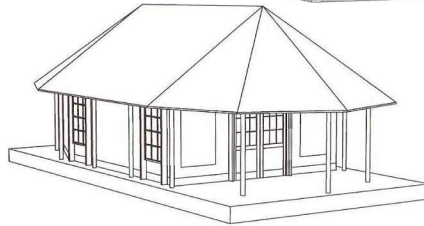

# RONDAVEL TENT 5 metre wide

(You don't get more African than this)

Tent available in steel or wood legs

Canvas or wood windows and Doors

9

WOOD LEG RONDAVEL TENT WITH WOOD DOORS AND WINDOWS

TENT ONLY

COMPLETE TENT

STEEL LEG RONDAVEL  
angled steel legs,  
canvas doors and windows

Window installation:  
Mount frame to wood structure.  
Screw wood cover strip through canvas wall.  
Cut away canvas

Wood legs complete with steel structure