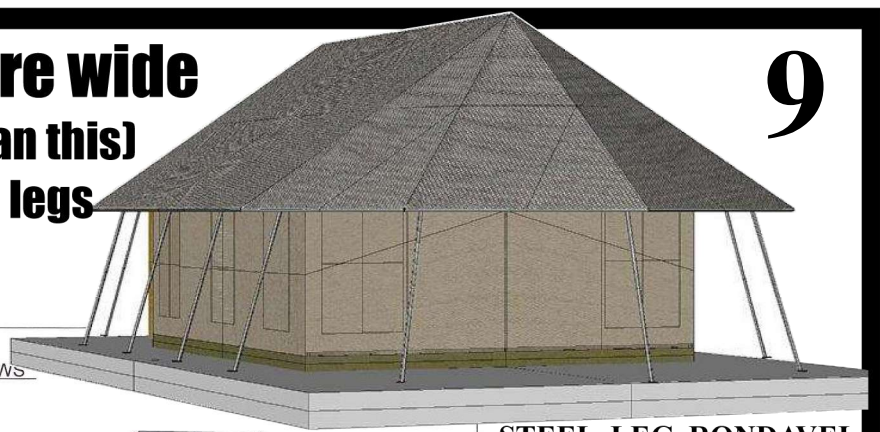

# RONDAVEL TENT 5 metre wide

(You don't get more African than this)

Tent available in steel or wood legs

Canvas or wood windows and Doors

9

WOOD LEG RONDAVEL TENT WITH WOOD DOORS AND WINDOWS

TENT ONLY

COMPLETE TENT

STEEL LEG RONDAVEL  
angled steel legs,  
canvas doors and windows

Window installation:  
Mount frame to wood structure.  
Screw wood cover strip through canvas wall.  
Cut away canvas

Wood legs complete with steel structure

Tent installed

Wood legs with windows and doors installed

Canvas roof and shade net installed