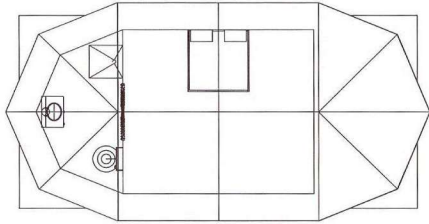

# RONDAVEL TENT 5 metre wide

(You don't get more African than this)

Tent available in steel or wood legs

Canvas or wood windows and Doors

9

WOOD LEG RONDAVEL TENT WITH WOOD DOORS AND WINDOWS

TENT ONLY

COMPLETE TENT

STEEL LEG RONDAVEL  
angled steel legs,  
canvas doors and windows

Window installation:  
Mount frame to wood structure.  
Screw wood cover strip through canvas wall.  
Cut away canvas

Wood legs complete with steel structure