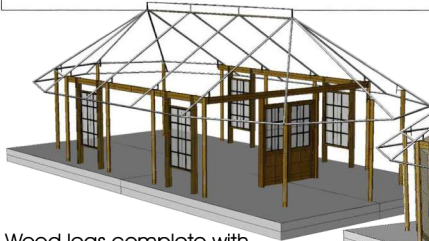

# RONDAVEL TENT 5 metre wide

(You don't get more African than this)

Tent available in steel or wood legs

Canvas or wood windows and Doors

9

WOOD LEG RONDAVEL TENT WITH WOOD DOORS AND WINDOWS

TENT ONLY

COMPLETE TENT

STEEL LEG RONDAVEL  
angled steel legs,  
canvas doors and windows

Window installation:  
Mount frame to wood structure.  
Screw wood cover strip through canvas wall.  
Cut away canvas

Wood legs complete with steel structure

Tent installed

Wood legs with windows and doors installed

Canvas roof and shade net installed