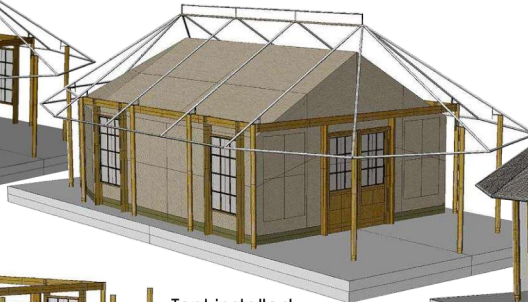

# RONDAVEL TENT 5 metre wide

(You don't get more African than this)

Tent available in steel or wood legs

Canvas or wood windows and Doors

9

WOOD LEG RONDAVEL TENT WITH WOOD DOORS AND WINDOWS

TENT ONLY

COMPLETE TENT

STEEL LEG RONDAVEL  
angled steel legs,  
canvas doors and windows

Window installation:  
Mount frame to wood structure.  
Screw wood cover strip through canvas wall.  
Cut away canvas

Wood legs complete with steel structure

Tent installed

Wood legs with windows and doors installed

Canvas roof and shade net installed