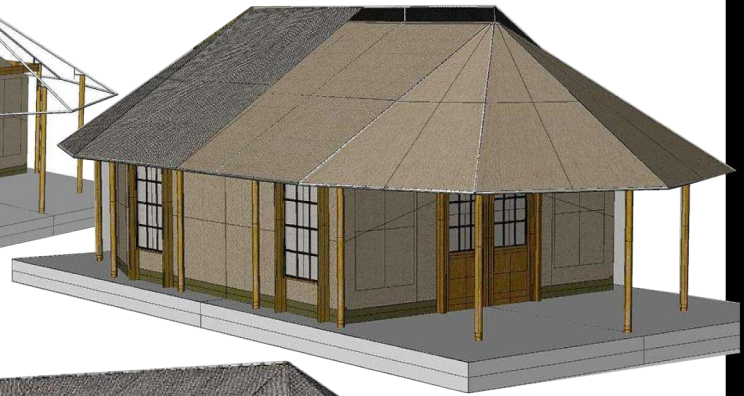

# RONDAVEL TENT 5 metre wide

(You don't get more African than this)

Tent available in steel or wood legs

Canvas or wood windows and Doors

9

WOOD LEG RONDAVEL TENT WITH WOOD DOORS AND WINDOWS

TENT ONLY

COMPLETE TENT

STEEL LEG RONDAVEL  
angled steel legs,  
canvas doors and windows

Window installation:  
Mount frame to wood structure.  
Screw wood cover strip through canvas wall.  
Cut away canvas

Wood legs complete with steel structure

Tent installed

Wood legs with windows and doors installed

Canvas roof and shade net installed