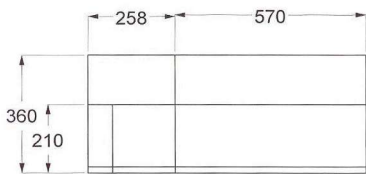

# RONDAVEL TENT 5 metre wide

(You don't get more African than this)

Tent available in steel or wood legs

Canvas or wood windows and Doors

9

WOOD LEG RONDAVEL TENT WITH WOOD DOORS AND WINDOWS

TENT ONLY

COMPLETE TENT