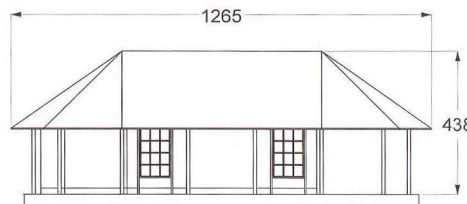

# RONDAVEL TENT 5 metre wide

(You don't get more African than this)

Tent available in steel or wood legs

Canvas or wood windows and Doors

9

WOOD LEG RONDAVEL TENT WITH WOOD DOORS AND WINDOWS

TENT ONLY

COMPLETE TENT

STEEL LEG RONDAVEL  
angled steel legs,  
canvas doors and windows

Window installation:  
Mount frame to wood structure.  
Screw wood cover strip through canvas wall.  
Cut away canvas

Wood legs complete with steel structure