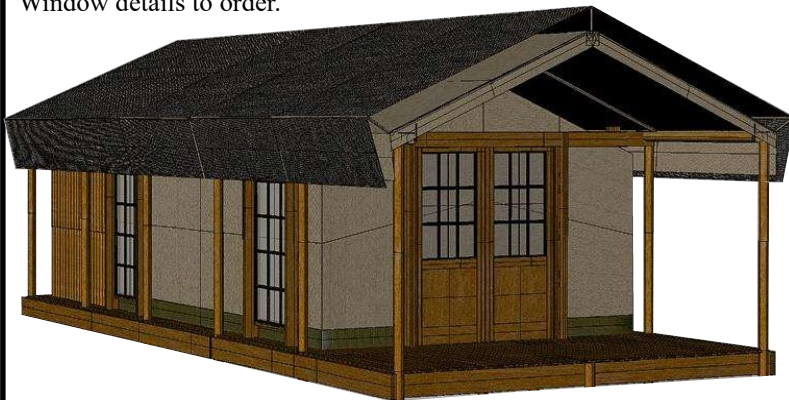

LODGE TENTS

Size: 3.6m x 4.0m, 6.0m, 8.0m or 10.0m

Verandah: 2m x 4.5m

38mm steel frame, epoxy coated, electroplated or hot dip galvanized. 80% shade cloth fly sheet on 25mm structure.

Door zips mounted on velcro for ease of replacement.

5

Price: from R33 7100.00 ex Vat

WOOD LEGGED LODGE TENTS

Size: 3.6m x 4.0m, 6.0m, 8.0m or 10.0m

Verandah: 2m x 4m

38mm steel frame, epoxy coated, electroplated or hot dip galvanized. 80% shade cloth fly sheet on 25mm structure.

Door zips mounted on velcro for ease of replacement.

Window details to order.

6

WOOD DOORS AND WINDOWS

CANVAS DOORS AND WINDOWS

Price: from R33 710.00 ex Vat

RUSTIC LODGE

Sizes: 3.6m x 4.0m to 8.0m

Rustic lodge uses local wooden poles resulting

In a saving in transport and material cost.

It also gives a rustic appearance.

CRISTY'S supply the Tent, Fly and Guide Ropes.

7

MATERIAL

380 Gr polyester riplock material