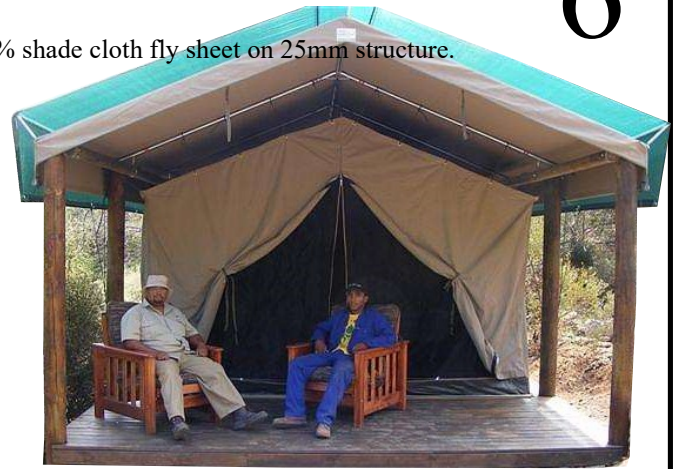

LODGE TENTS

Size: 3.6m x 4.0m, 6.0m, 8.0m or 10.0m

Verandah: 2m x 4.5m

38mm steel frame, epoxy coated, electroplated or hot dip galvanized. 80% shade cloth fly sheet on 25mm structure.

Door zips mounted on velcro for ease of replacement.

5

Price: from R33 7100.00 ex Vat

WOOD LEGGED LODGE TENTS

Size: 3.6m x 4.0m, 6.0m, 8.0m or 10.0m

Verandah: 2m x 4m

38mm steel frame, epoxy coated, electroplated or hot dip galvanized. 80% shade cloth fly sheet on 25mm structure.

Door zips mounted on velcro for ease of replacement.

Window details to order.

6

WOOD DOORS AND WINDOWS

CANVAS DOORS AND WINDOWS

Price: from R33 710.00 ex Vat

RUSTIC LODGE

Sizes: 3.6m x 4.0m to 8.0m