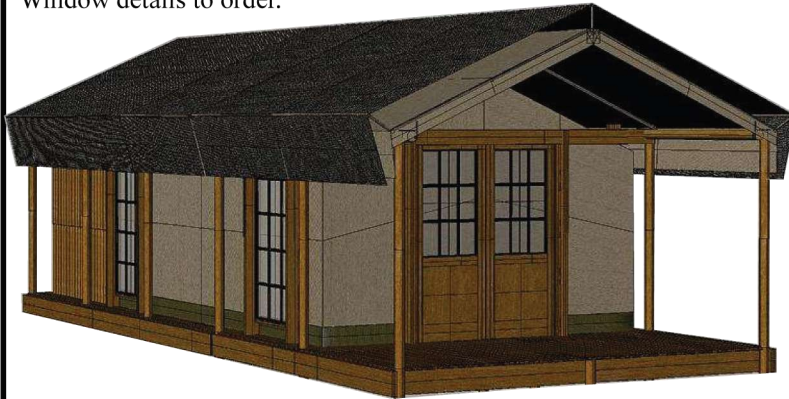

LODGE TENTS

Size: 3.6m x 4.0m, 6.0m, 8.0m or 10.0m

Verandah: 2m x 4.5m

38mm steel frame, epoxy coated, electroplated or hot dip galvanized. 80% shade cloth fly sheet on 25mm structure.

Door zips mounted on velcro for ease of replacement.

5

Price: from R38 750.00 ex Vat

WOOD LEGGED LODGE TENTS

Size: 3.6m x 4.0m, 6.0m, 8.0m or 10.0m

Verandah: 2m x 4m

38mm steel frame, epoxy coated, electroplated or hot dip galvanized. 80% shade cloth fly sheet on 25mm structure.

Door zips mounted on velcro for ease of replacement.

Window details to order.

6

WOOD DOORS AND WINDOWS

CANVAS DOORS AND WINDOWS

Price: from R33 710.00 ex Vat

RUSTIC LODGE

Sizes: 3.6m x 4.0m to 8.0m

Rustic lodge uses local wooden poles resulting

In a saving in transport and material cost.

It also gives a rustic appearance.

CRISTY'S supply the Tent, Fly and Guide Ropes.

Price: from R31 520.00 ex VAT

7

MATERIAL