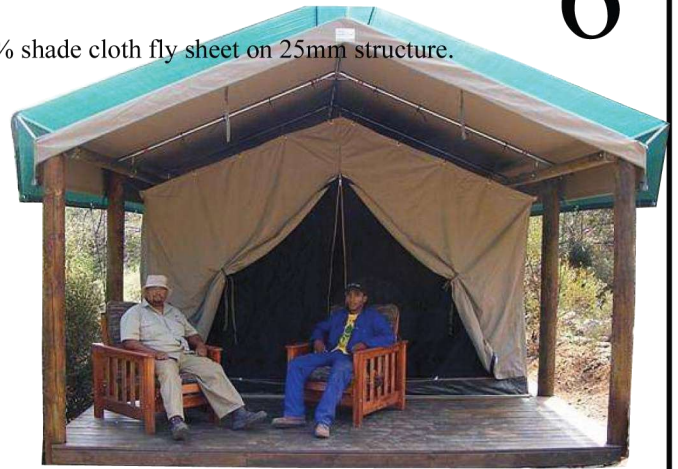

LODGE TENTS

Size: 3.6m x 4.0m, 6.0m, 8.0m or 10.0m

Verandah: 2m x 4.5m

38mm steel frame, epoxy coated, electroplated or hot dip galvanized. 80% shade cloth fly sheet on 25mm structure.

Door zips mounted on velcro for ease of replacement.

5

Price: from R38 750.00 ex Vat

WOOD LEGGED LODGE TENTS

Size: 3.6m x 4.0m, 6.0m, 8.0m or 10.0m

Verandah: 2m x 4m

38mm steel frame, epoxy coated, electroplated or hot dip galvanized. 80% shade cloth fly sheet on 25mm structure.

Door zips mounted on velcro for ease of replacement.

Window details to order.

6

WOOD DOORS AND WINDOWS

CANVAS DOORS AND WINDOWS

Price: from R33 710.00 ex Vat

RUSTIC LODGE

Sizes: 3.6m x 4.0m to 8.0m