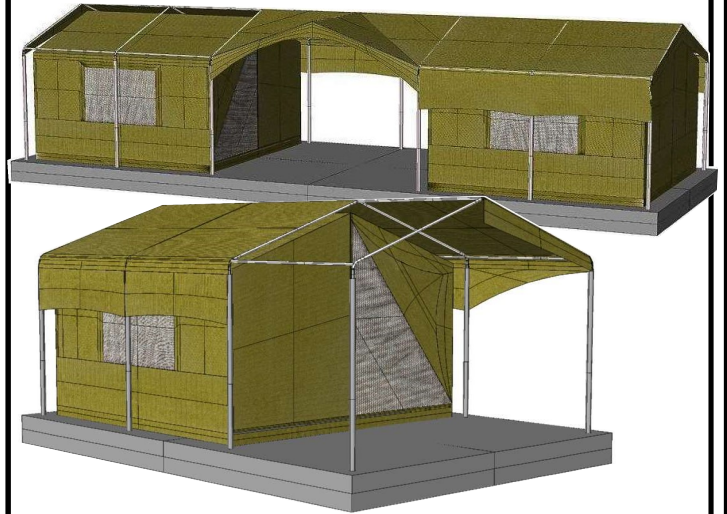

Cristys Tent and Canvas

LODGE TENTS

JAN 2023

BUSH BABY

Size: Tent 3.2m x 3.2m Frame 4.0m x 6.8m
 Verandah 1.7m x 4m
 PVC Bathroom enclosure.
 25mm swaged steel internal frame with steel corners.
 Door mounted on velcro for easy repair.

1

Price: from 3.2 x 3.2 R 19 000.00 ex Vat

BUSH CABIN

Size: Tent 3.2m x 3.2m, 4.7m or 6.9m
 Legs 60 x 2 mm hot dip galvanized steel "CAST IN"
 Roof frame 25mm x 1.6mm steel.

2

HANGING LODGE

Size: Tent 3.6m x 4.0m -10.0m
 Frame in local wood.
 Roof thatch or any available local material

3

CABIN

Size: 3.6m x 4.0m or 5.0m Verandah: 1.5m x 4.0m
 Wood frame build by customer. Bathroom can be added.
 Tent detail same as Hanging Tent

4

Price: from R24 150.00 ex Vat

35 Kendal Rd, Diep
 River
 Cape Town
 Ph 021 712 5020
 Cristys@mweb.co.za