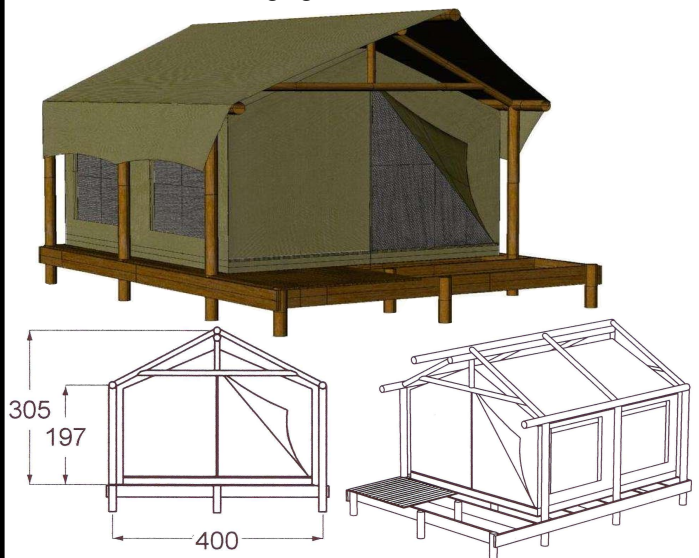

Cristys Tent and Canvas

LODGE TENTS

JAN 2023

BUSH BABY

Size: Tent 3.2m x 3.2m Frame 4.0m x 6.8m
 Verandah 1.7m x 4m
 PVC Bathroom enclosure.
 25mm swaged steel internal frame with steel corners.
 Door mounted on velcro for easy repair.

1

Price: from 3.2 x 3.2 R 19 000.00 ex Vat

BUSH CABIN

Size: Tent 3.2m x 3.2m, 4.7m or 6.9m
 Legs 60 x 2 mm hot dip galvanized steel "CAST IN"
 Roof frame 25mm x 1.6mm steel.

2

HANGING LODGE

Size: Tent 3.6m x 4.0m -10.0m
 Frame in local wood.
 Roof thatch or any available local material

3

CABIN

Size: 3.6m x 4.0m or 5.0m Verandah: 1.5m x 4.0m
 Wood frame build by customer. Bathroom can be added.
 Tent detail same as Hanging Tent

4

Price: from R24 150.00 ex Vat

35 Kendal Rd, Diep
 River
 Cape Town
 Ph 021 712 5020
 Cristys@mweb.co.za