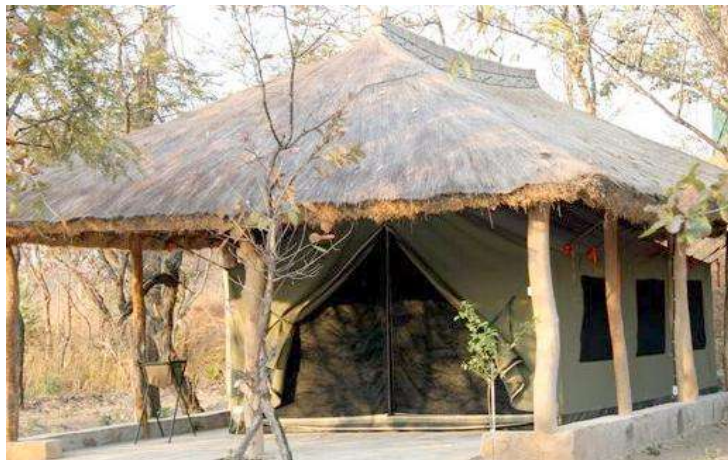

Cristys Tent and Canvas

LODGE TENTS

JAN 2023

BUSH BABY

Size: Tent 3.2m x 3.2m Frame 4.0m x 6.8m
 Verandah 1.7m x 4m
 PVC Bathroom enclosure.
 25mm swaged steel internal frame with steel corners.
 Door mounted on velcro for easy repair.

1

Price: from 3.2 x 3.2 R 19 000.00 ex Vat

BUSH CABIN

Size: Tent 3.2m x 3.2m, 4.7m or 6.9m
 Legs 60 x 2 mm hot dip galvanized steel "CAST IN"
 Roof frame 25mm x 1.6mm steel.

2

HANGING LODGE

Size: Tent 3.6m x 4.0m -10.0m
 Frame in local wood.
 Roof thatch or any available local material

3

CABIN

Size: 3.6m x 4.0m or 5.0m Verandah: 1.5m x 4.0m
 Wood frame build by customer. Bathroom can be added.
 Tent detail same as Hanging Tent

4

Price: from R24 150.00 ex Vat

35 Kendal Rd, Diep
 River
 Cape Town
 Ph 021 712 5020
 Cristys@mweb.co.za