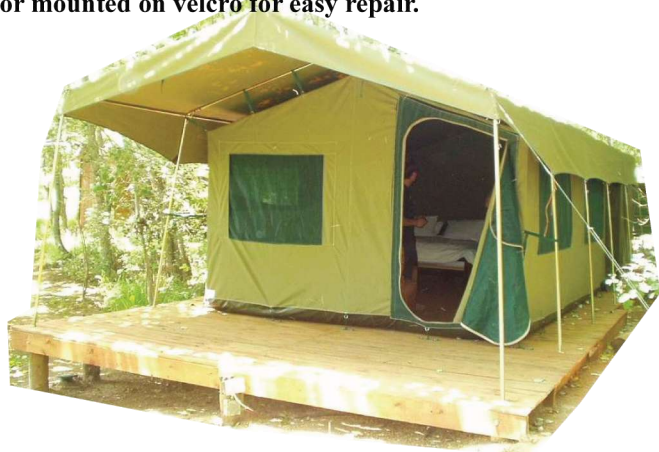

Cristys Tent and Canvas

LODGE TENTS

JAN 2023

BUSH BABY

Size: Tent 3.2m x 3.2m Frame 4.0m x 6.8m
Verandah 1.7m x 4m
PVC Bathroom enclosure.
25mm swaged steel internal frame with steel corners .
Door mounted on velcro for easy repair.

1

Price: from 3.2 x 3.2 R 19 000.00 ex Vat

BUSH CABIN

Size: Tent 3.2m x 3.2m, 4.7m or 6.9m
Legs 60 x 2 mm hot dip galvanized steel "CAST IN"
Roof frame 25mm x 1.6mm steel.

2