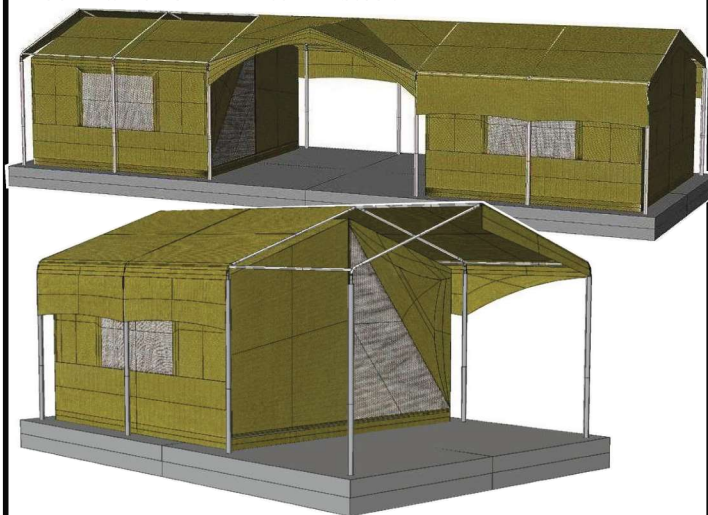

# Cristys Tent and Canvas

### **BUSH BABY**

Size: Tent 3.2m x 3.2m Frame 4.0m x 6.8m  
 Verandah 1.7m x 4m  
 PVC Bathroom enclosure.  
 25mm swaged steel internal frame with steel corners .  
 Door mounted on velcro for easy repair.

### **BUSH CABIN**

Size: Tent 3.2m x 3.2m, 4.7m or 6.9m  
 Legs 60 x 2 mm hot dip galvanized steel "CAST IN"  
 Roof frame 25mm x 1.6mm steel.

2

Price: from R25 000.00 ex Vat

### **HANGING LODGE**

Size: Tent 3.6m x 4.0m -10.0m  
 Frame in local wood.  
 Roof thatch or any available local material

3

Price: from R19 600.00 ex VAT