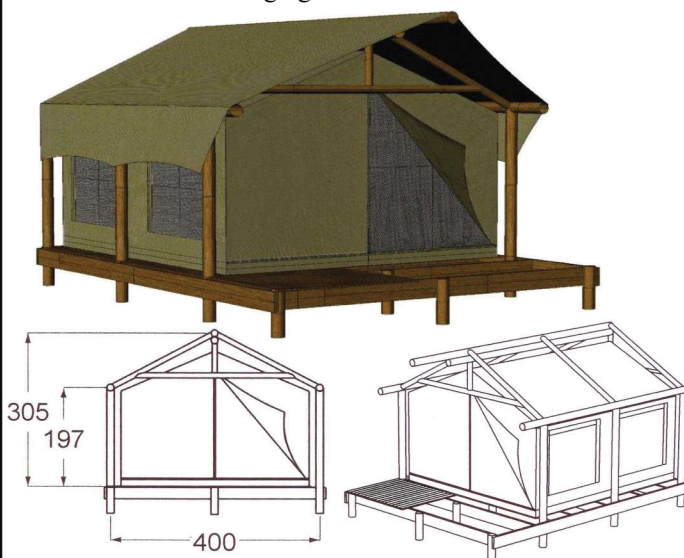

### **BUSH BABY**

Size: Tent 3.2m x 3.2m Frame 4.0m x 6.8m  
 Verandah 1.7m x 4m  
 PVC Bathroom enclosure.  
 25mm swaged steel internal frame with steel corners .  
 Door mounted on velcro for easy repair.

### **BUSH CABIN**

Size: Tent 3.2m x 3.2m, 4.7m or 6.9m  
 Legs 60 x 2 mm hot dip galvanized steel "CAST IN"  
 Roof frame 25mm x 1.6mm steel.

2

Price: from R25 000.00 ex Vat

### **HANGING LODGE**

Size: Tent 3.6m x 4.0m -10.0m  
 Frame in local wood.  
 Roof thatch or any available local material

3

Price: from R19 600.00 ex VAT

### **CABIN**

Size: 3.6m x 4.0m or 5.0m Verandah: 1.5m x 4.0m  
 Wood frame build by customer. Bathroom can be added.  
 Tent detail same as Hanging Tent

4

Price: from R24 150.00 ex VAT

35 Kendal Rd, Diep  
 River  
 Cape Town  
 Ph 021 712 5020  
 Cristys@mweb.co.za