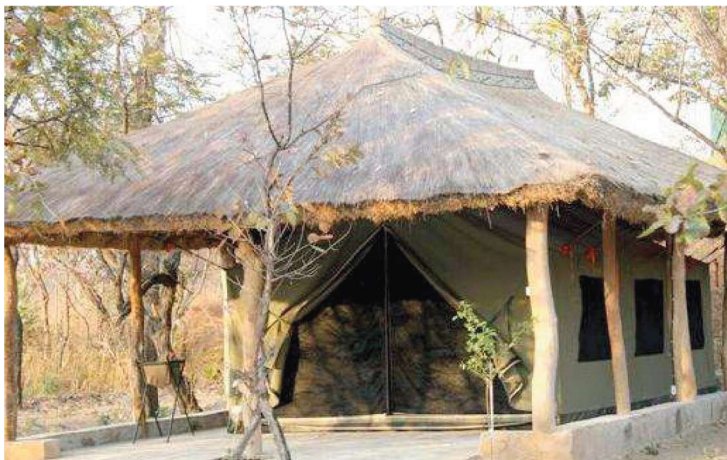

# Cristys Tent and Canvas

### **BUSH BABY**

Size: Tent 3.2m x 3.2m Frame 4.0m x 6.8m  
 Verandah 1.7m x 4m  
 PVC Bathroom enclosure.  
 25mm swaged steel internal frame with steel corners .  
 Door mounted on velcro for easy repair.

### **BUSH CABIN**

Size: Tent 3.2m x 3.2m, 4.7m or 6.9m  
 Legs 60 x 2 mm hot dip galvanized steel "CAST IN"  
 Roof frame 25mm x 1.6mm steel.

2

Price: from R25 000.00 ex Vat

### **HANGING LODGE**

Size: Tent 3.6m x 4.0m -10.0m  
 Frame in local wood.  
 Roof thatch or any available local material

3

Price: from R19 600.00 ex VAT