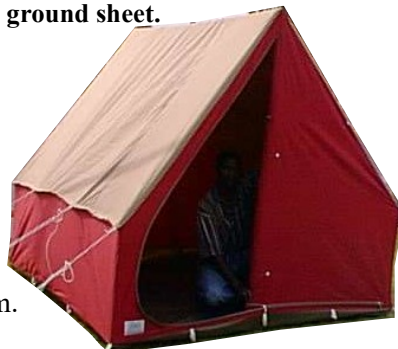

Cristys Tent and Canvas

35 kendal Rd
Diepriver
Cape Town
ph: 021 7124616
fax: 021 7125785

FRAME TENTS

All specifications subject
To change without notification.

SINGLE GAZEBO

Size: 3.6m x 2.5m

1

25mm swaged steel internal frame with steel corners .
Available in canvas.
Corporate logo's.
38mm frames optional for heavy wind use.
Back and sides available

Weight: 4kg
Weight Poles: 12kg
Bag size: 70cm x 350cm
Pole Bag: 1.6m x 35cm

Price: R 4 030.00 inc Vat in canvas

Back R 1 430.00 Sides R1 050.00 in canvas

DOUBLE GAZEBO

Size: 4m x 5m

2

25mm swaged steel internal frame with steel corners .
Available in canvas, PVC.
Corporate logo's.
38mm frames optional for heavy wind use.
Back and sides available

Weight: 8kg
Weight Poles: 21kg
Bag size: 80cm x 40cm
Pole Bag: 1.6m x 35cm

Price: R 7 400.00 inc Vat in canvas

Back R1 900.00 Sides R1 760.00 in canvas

CAMPER TENTS

Sizes: I. 1.8m x 2m x 1.6m
II. 1.9m x 2m x 1.8m
II. 2.1m x 2.4m x 2m
IV. 2.5m x 2.7m x 2.4m

HIGH WALL

Size: 3m x 3m x 2.1m

4

One window with outside window cover
25mm swaged steel upright and ridge poles.
19mm upright poles to walls
1.8m Canopy optional.
Goodie bags.

Weight: 13kg
Weight Poles: 10kg
Bag size: 1m x 45cm
Pole Bag: 1.2cm x 20cm.